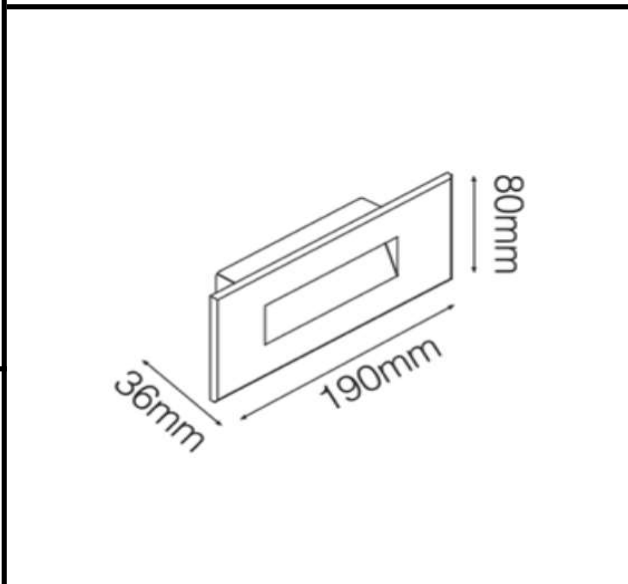

Sovitron Interior Pvt.Ltd.

Model Name	UNIQUE-R9620L Step Light / DL-OUC-R9620L-3.5
Description	Step Light

Technical description	Image
-----------------------	-------

Dimension	L=190mm W=80mm H=36mm
Frame	Aluminum die cast
Color Tempertaure	3000K
Power	3.5W
Total Luminous Flux	175 lm
Efficacy	50 lm/W
IP rating	65
Color Rendering	≥80
Mounting	Recessed
Optics	Tempered glass
Dimming	NON-Dimmable
Operating Voltage	AC220-240V
Standard Lifetime	L70 minimum at 50,000 burning hours

Dimension diagram

Remarks:-

Address: Plot #7 Saroorpur-Nangla Industrial Area,Ballabgarh-Sohna Road,Faridabad-121005
Email: info@sovitron.com